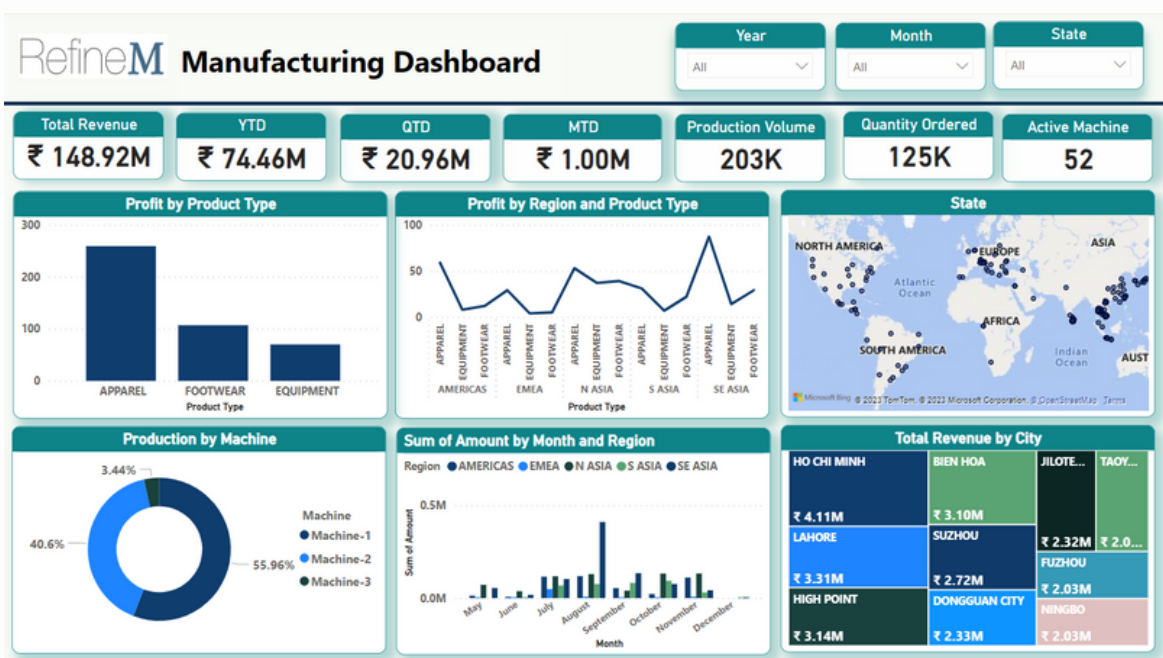

IN MANUFACTURING